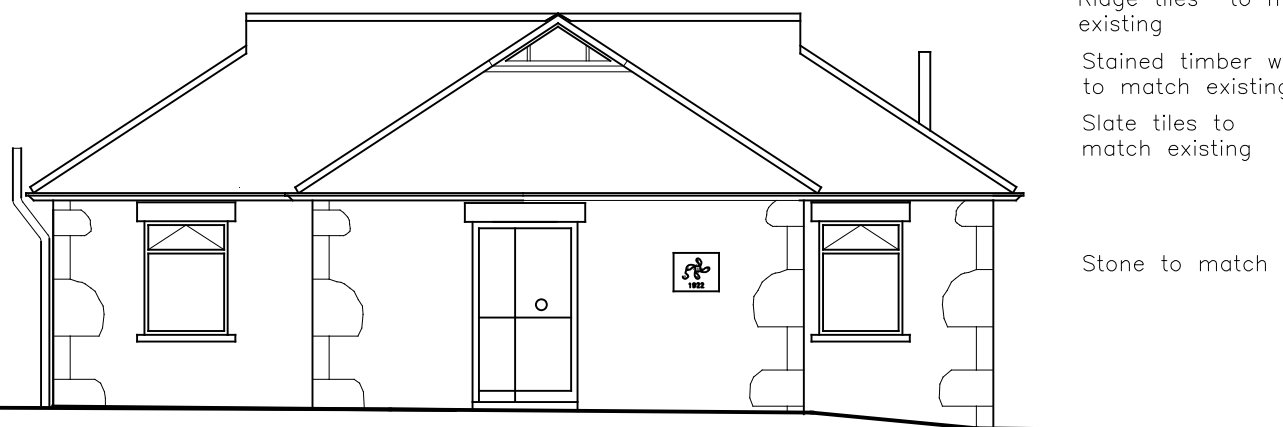

Slate tiles to match existing  
 Ridge tiles to match existing  
 Stained timber window to match existing  
 Stone to match existing

NORTH WEST ELEVATION

Slate tiles to match existing  
 Ridge tiles to match existing  
 Stained timber window to match existing  
 Stone to match existing

SOUTH EAST ELEVATION

Ridge tiles to match existing  
 Stained timber window to match existing  
 Slate tiles to match existing  
 Stone to match existing

Existing external door reused in new extension

NORTH EAST ELEVATION

Ridge tiles to match existing  
 Stained timber window to match existing  
 Slate tiles to match existing

Stone to match existing

SECTION METERS  
 0 1 2 3 4 5 10 20