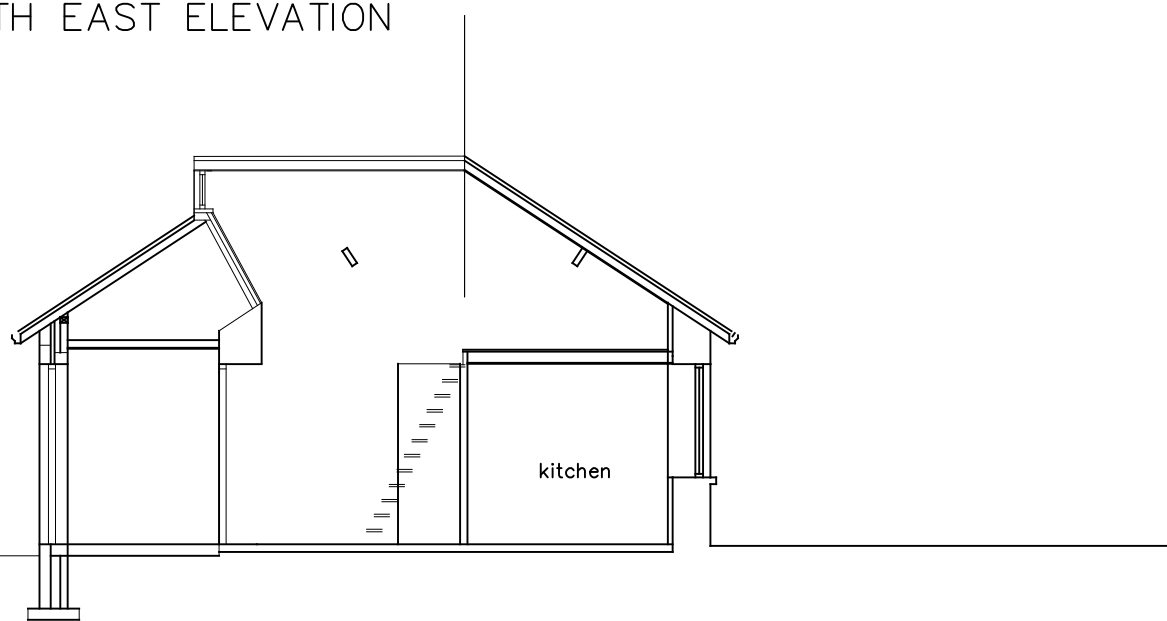

Slate tiles to match existing  
 Ridge tiles to match existing  
 Stained timber window to match existing  
 Stone to match existing

NORTH WEST ELEVATION

Slate tiles to match existing  
 Ridge tiles to match existing  
 Stained timber window to match existing  
 Stone to match existing

SOUTH EAST ELEVATION

Ridge tiles to match existing  
 Stained timber window to match existing  
 Slate tiles to match existing  
 Stone to match existing

Existing external door reused in new extension

NORTH EAST ELEVATION

Ridge tiles to match existing  
 Stained timber window to match existing  
 Slate tiles to match existing

Stone to match existing

SECTION METERS  
 0 1 2 3 4 5 10 20