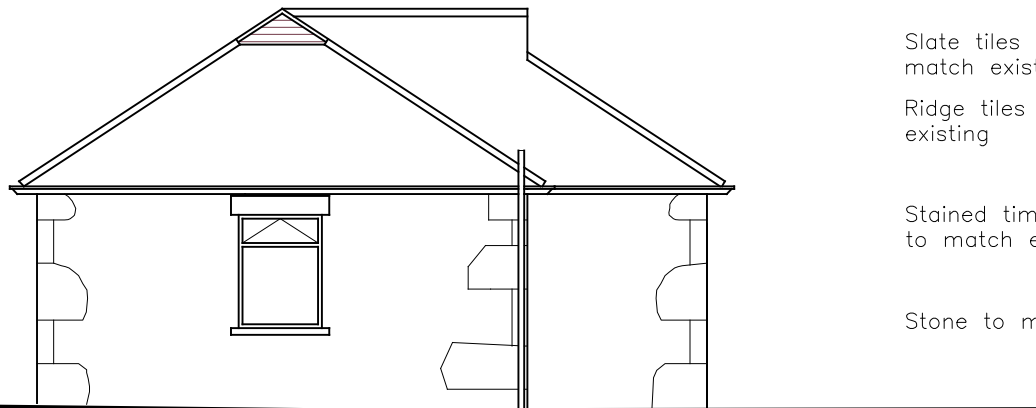

Slate tiles to match existing  
 Ridge tiles to match existing  
 Stained timber window to match existing  
 Stone to match existing

NORTH WEST ELEVATION

Slate tiles to match existing  
 Ridge tiles to match existing  
 Stained timber window to match existing  
 Stone to match existing

SOUTH EAST ELEVATION

Ridge tiles to match existing  
 Stained timber window to match existing  
 Slate tiles to match existing  
 Stone to match existing

Existing external door reused in new extension

NORTH EAST ELEVATION

Ridge tiles to match existing  
 Stained timber window to match existing  
 Slate tiles to match existing

Stone to match existing

SECTION METERS  
 0 1 2 3 4 5 10 20